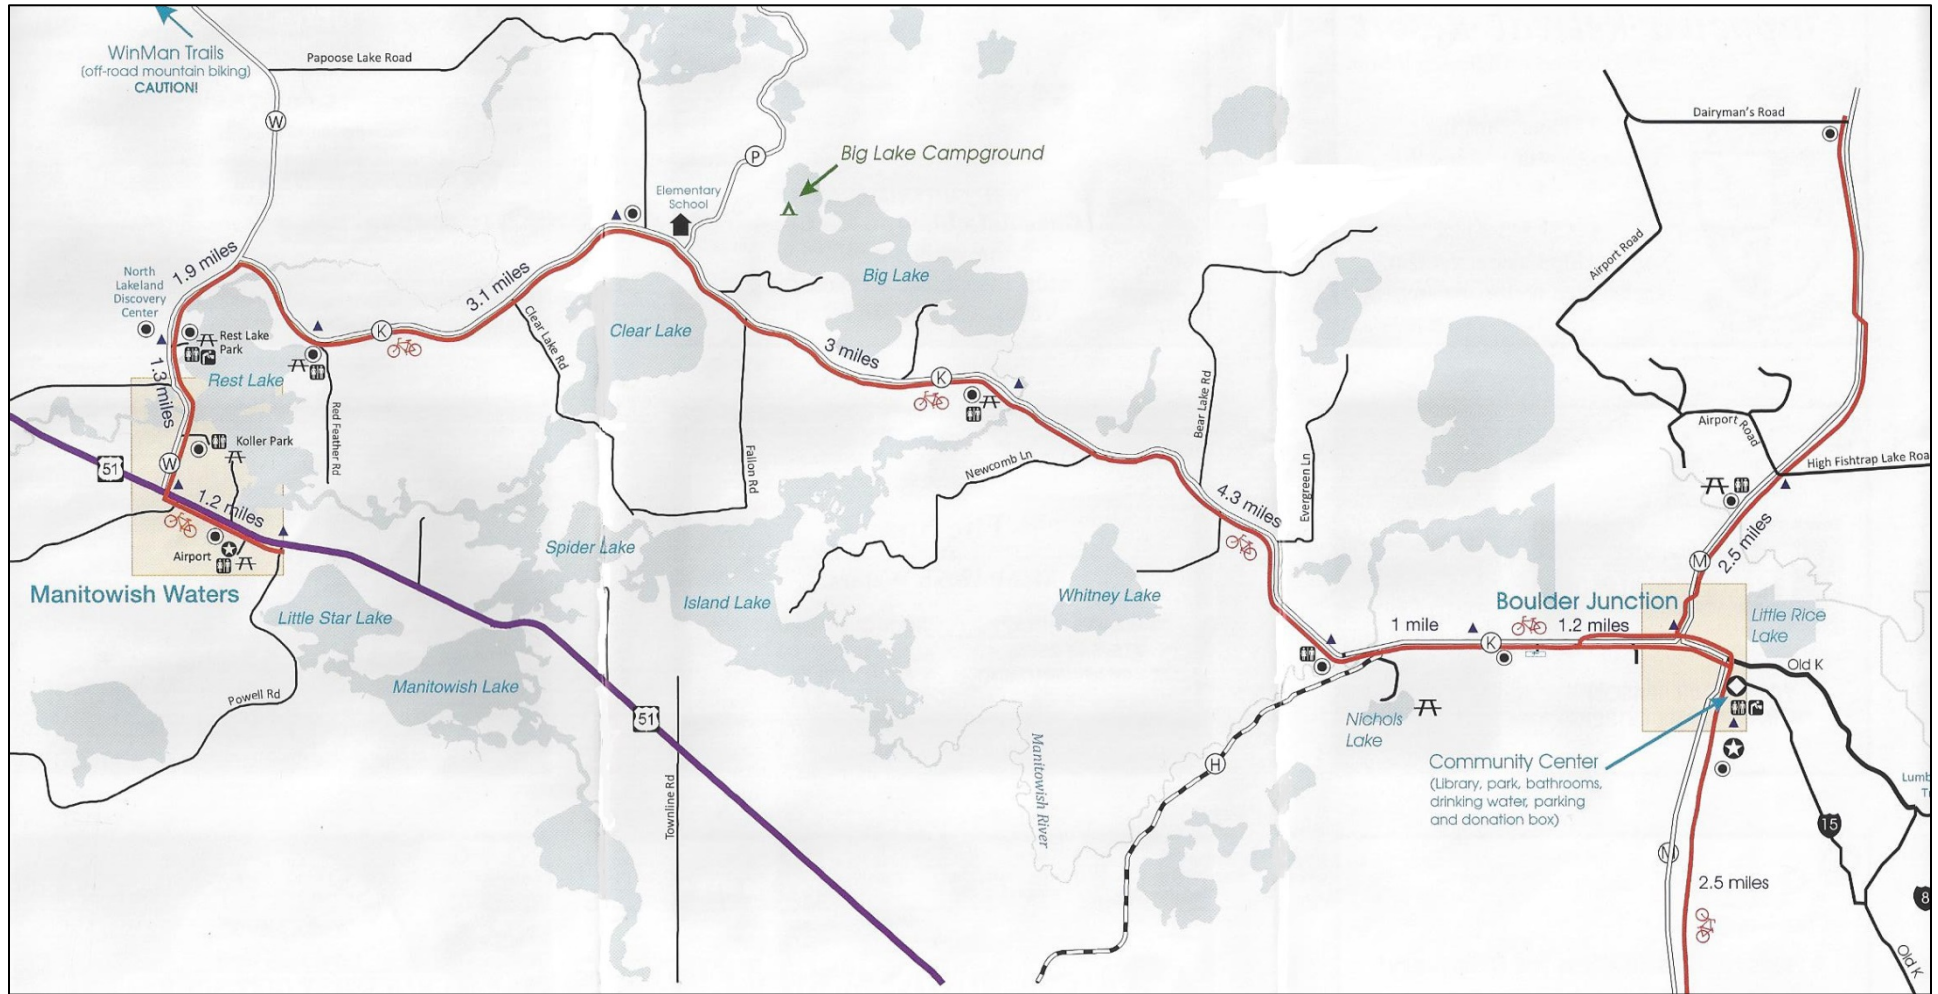

Manitowish Waters Paved Bike Trail Map

MWBikeTrail.org